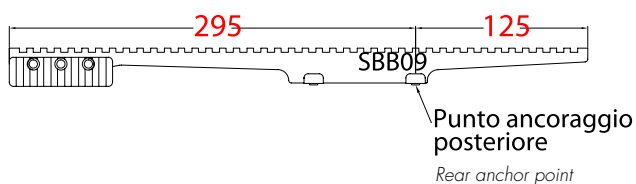

One piece QD mount L with solid picatinny rail for Blaser.

Code SBB08 | € 363,00 + IVA

SIMPLE BLACK BLASER SPECIAL XL

Attacco a sgancio rapido per arma Blaser con guida Picatinny integrale.

One piece QD mount XL with solid picatinny rail for Blaser.