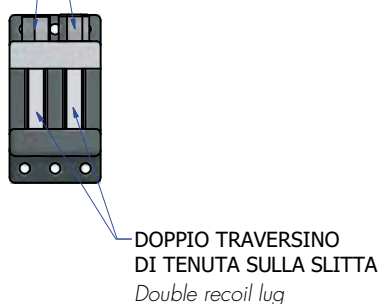

NATO Rail/Grabber
Interface

Ø 30mm - H 10mm Code STRO2/A € 175,00 + IVA
 Ø 34mm - H 10mm Code STRO3/A € 175,00 + IVA

TACTICAL RINGS HP

HIGH PERFORMANCE GUARANTEED

Anelli dedicati ad armi tattiche e da competizione, progettati per garantire la massima performance all'uso.

High performance rings designed and engineered for competition and tactical shooting.

ADATTATORE PER COPERCHIO TACTICAL LINE TACTICAL RING ACCESSORY ADAPTER

Mini Guida Picatinny <i>Mini pic. rail</i>	Code ATL01	€ 46,00 + IVA
Docter Sight II / III	Code ATL02	€ 46,00 + IVA
Aimpoint H1/H2	Code ATL03	€ 46,00 + IVA