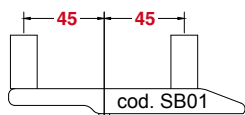

SIMPLE BLACK LR 20MOA

Con inclinazione 20MOA / QD mount with 20 MOA

Code SB02 | € 278,00 + IVA

SIMPLE BLACK SBA

Per armi semiautomatiche e bolt action con **leva di chiusura a destra** e **anello anteriore avanzato di mm 27**.

*QD mount designed for semiautomatic shotguns and bolt action rifles with **locking lever on the right and front ring 27 mm forward than standard version.***

Code SB02-20MOA | € 278,00 + IVA