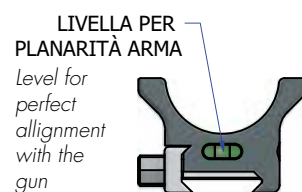

NATO Rail/Grabber
Interface

Ø 30mm - H 10mm Code STRO2/A € 175,00 + IVA
 Ø 34mm - H 10mm Code STRO3/A € 175,00 + IVA

TACTICAL RINGS HP

HIGH PERFORMANCE GUARANTEED

Anelli dedicati ad armi tattiche e da competizione, progettati per garantire la massima performance all'uso.

High performance rings designed and engineered for competition and tactical shooting.

ADATTATORE PER COPERCHIO TACTICAL LINE TACTICAL RING ACCESSORY ADAPTER

Mini Guida Picatinny <i>Mini pic. rail</i>	Code ATL01	€ 46,00 + IVA
Docter Sight II / III	Code ATL02	€ 46,00 + IVA
Aimpoint H1/H2	Code ATL03	€ 46,00 + IVA