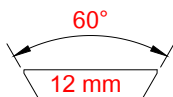

Code SBO6 | € 267,00 + IVA

SIMPLE BLACK DMB

Corpo a sgancio rapido per **Docter Sight II / III, Meopta Meosight II / III, Burris Fast Fire II / III.**

Body dedicated to **Docter Sight II / III, Meopta Meosight II / III, Burris Fast Fire II / III.**

Code UL01 | € 255,00 + IVA

ULTRA LOW

Corpo dedicato al montaggio di **Docter sight II / III, Burris Fast Fire II / III, Meopta Meosight II / III, Zeiss Victory Compact Point mod. Platte.**

Quick detachable mount dedicated to **Docter Sight II / III, Burris Fast Fire II / III, Meopta Meosight II / III, Zeiss Victory Compact Point mod. Platte.**

Solo corpo / Mount only:

€€ 255,00 + IVA

con Docter Sight III / Mount with Docter Sight:

€€ 546,00 + IVA

Code UL02 | € 255,00 + IVA

ULTRA LOW RD

Per montaggio di vari modelli di **Red Dot**
Quick detachable mounts for **Red Dot** devices.

Solo corpo / Only body:

€€ 255,00 + IVA

Code UL03 | | € 255,00 + IVA

ULTRA LOW H1 T1 - H2 T2

Corpo dedicato all'esclusivo montaggio di **Aimpoint mod. H1 T1- H2 T2**

Body for exclusive **Aimpoint mod. H1 T1- H2 T2**

**Su richiesta si effettuano finiture:
Special coatings on request:**

Nickel coating and hand engraving