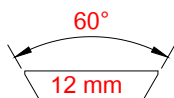

SIMPLE BLACK DMB

Corpo a sgancio rapido per **Docter Sight II / III, Meopta Meosight II / III, Burris Fast Fire II / III.**

Body dedicated to **Docter Sight II / III, Meopta Meosight II / III, Burris Fast Fire II / III.**